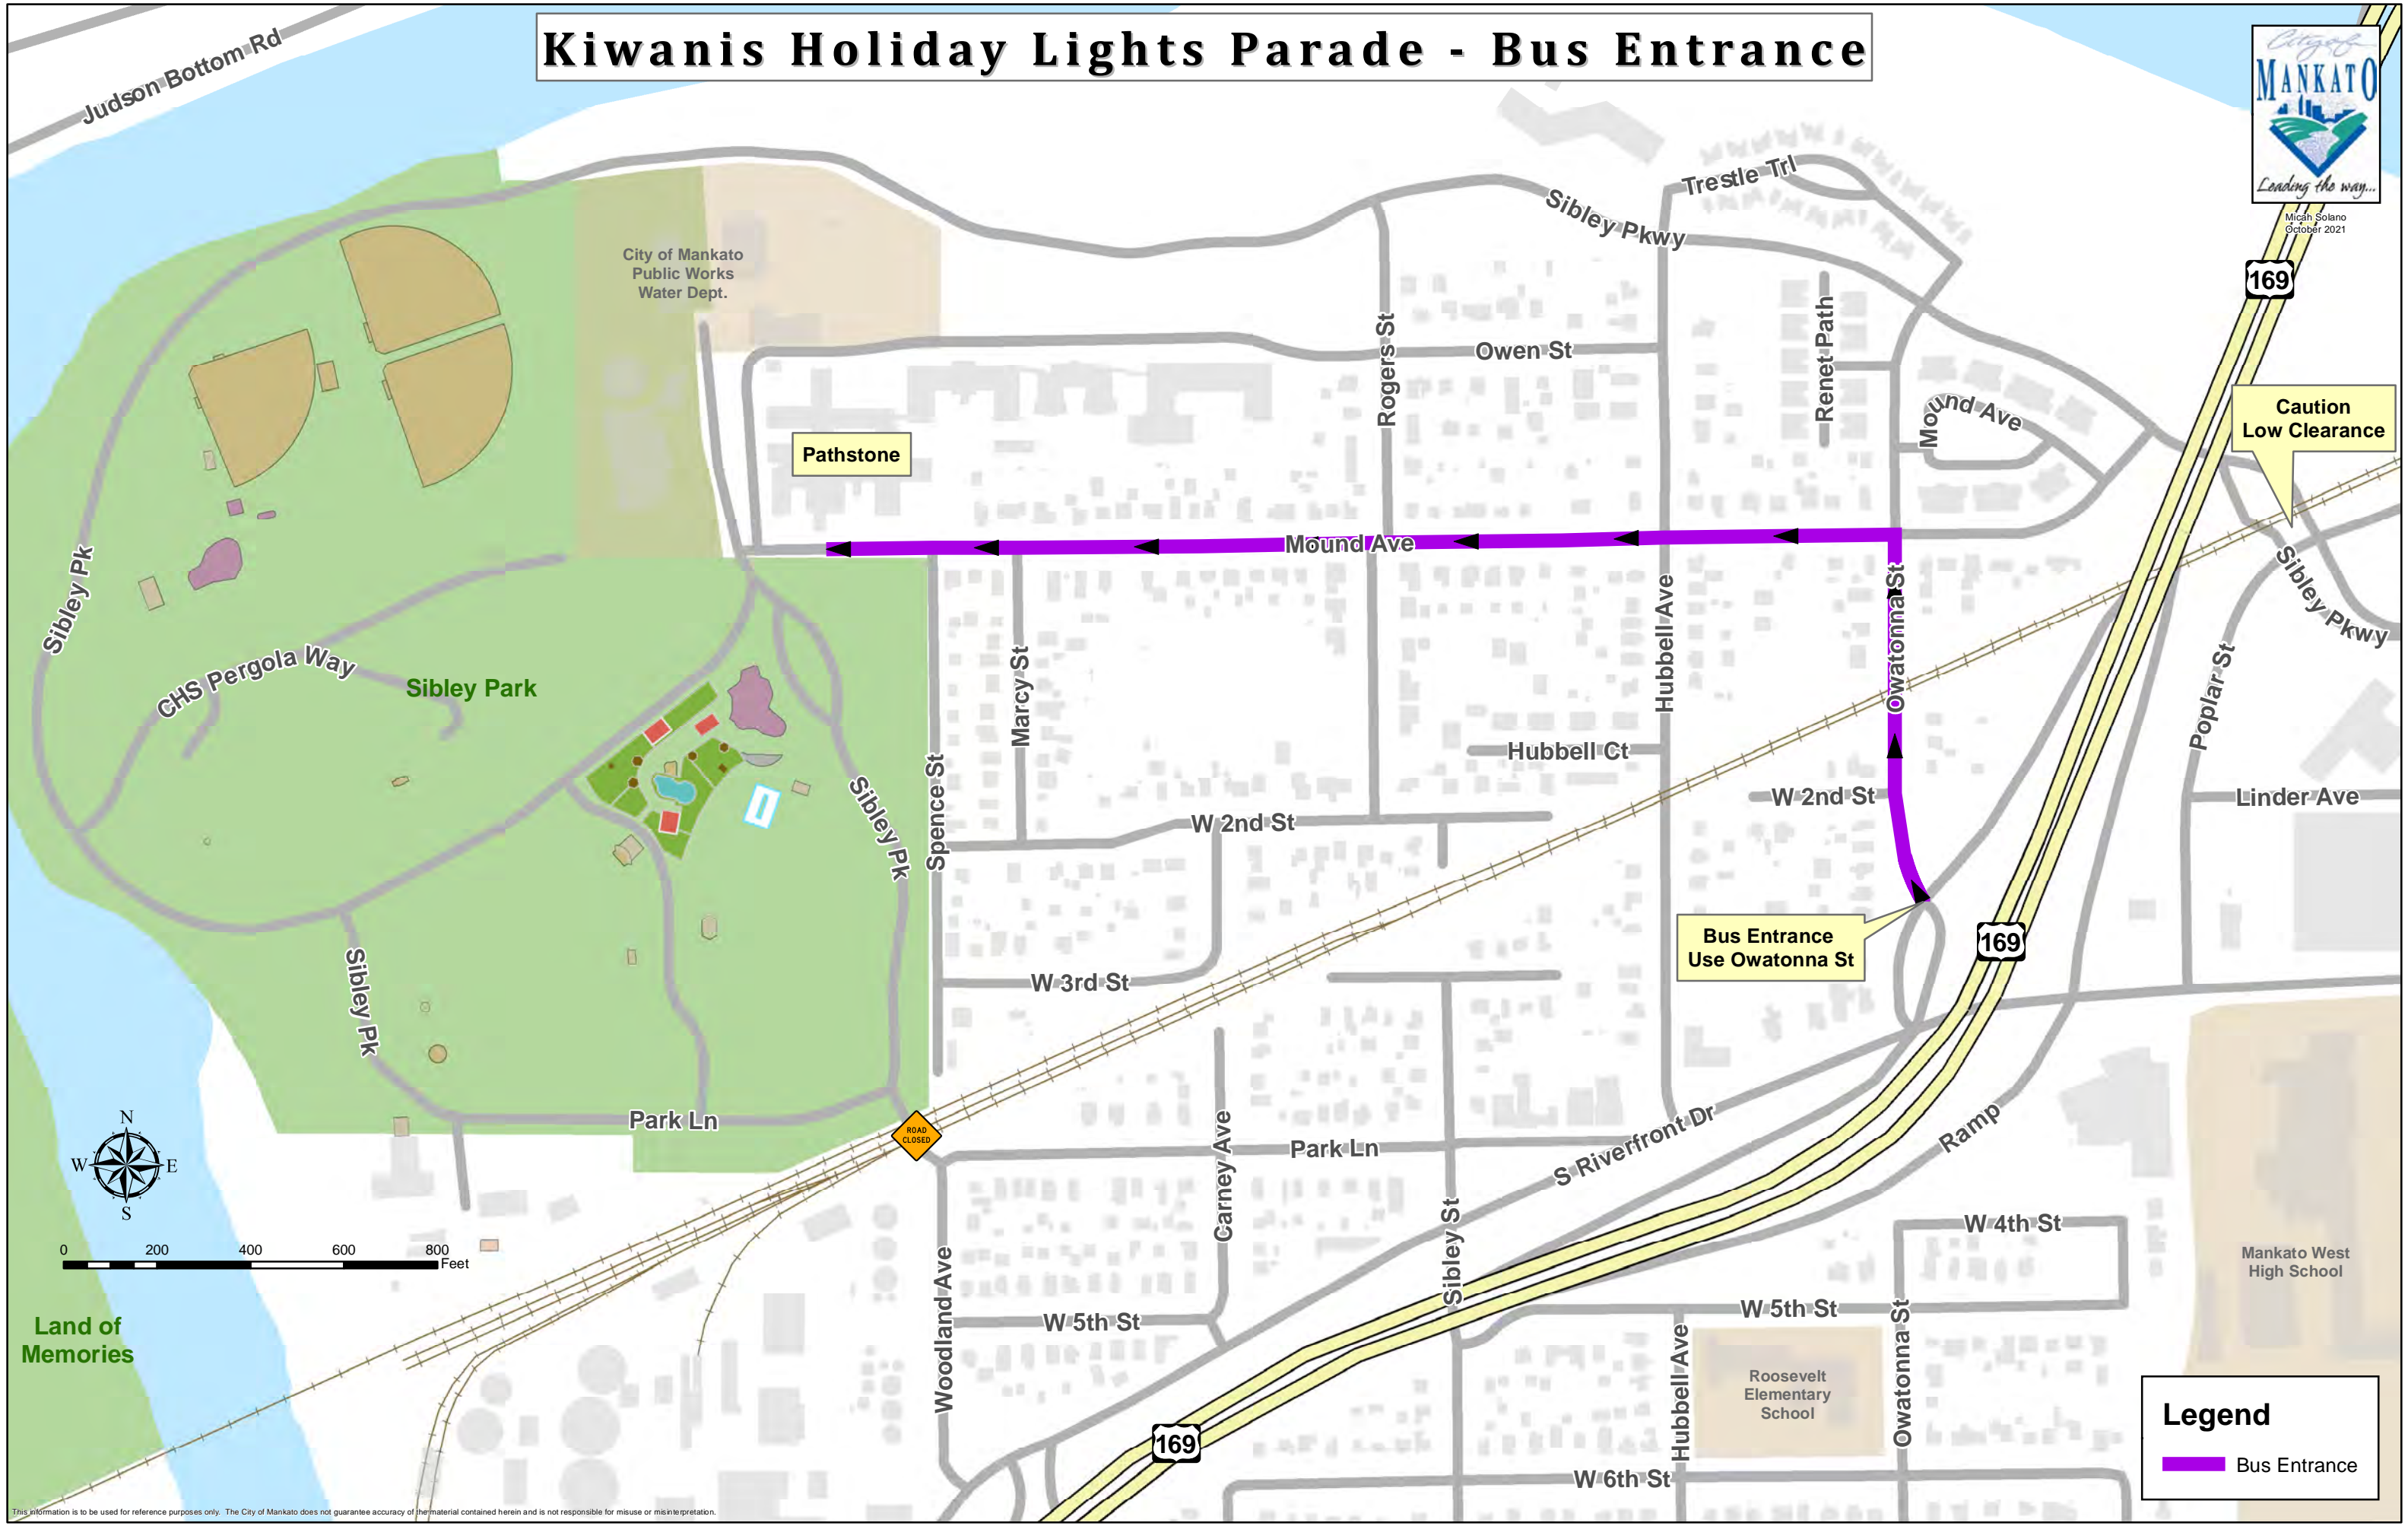

Kiwanis Holiday Lights Parade - Bus Entrance

Mich Solano
October 2021

Caution
Low Clearance

Bus Entrance
Use Owatonna St

Pathstone

Legend

- Bus Entrance

This information is to be used for reference purposes only. The City of Mankato does not guarantee accuracy of the material contained herein and is not responsible for misuse or misinterpretation.